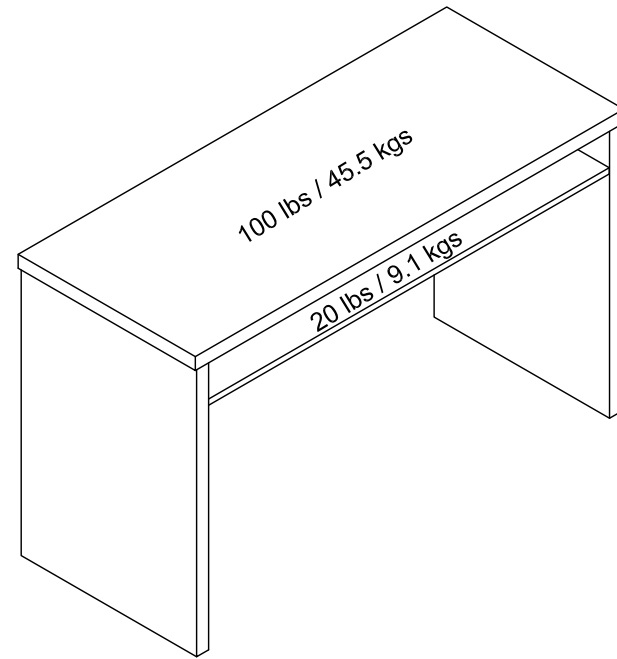

4830849/919/920COM -Desk

Wood Breakdown:
MDF 12%, PB 85%.
Total storage: 1.8 cubic feet

Overall Product Size:
47.6" W × 19.7" D × 29.2" H
121cm W × 50cm D × 74.2cm H

Maximum Weight Capacities
Unit Weight: 60.9 lbs. (27.63 kg)