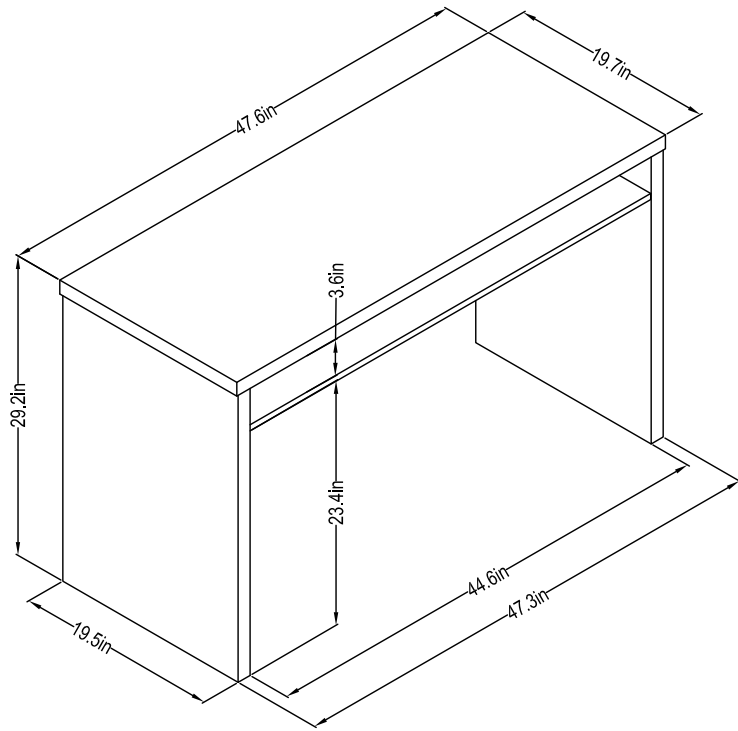

4830849/919/920COM -Desk

Wood Breakdown:
MDF 12%, PB 85%.
Total storage: 1.8 cubic feet

Overall Product Size:
47.6" W × 19.7" D × 29.2" H
121cm W × 50cm D × 74.2cm H

Maximum Weight Capacities
Unit Weight: 60.9 lbs. (27.63 kg)